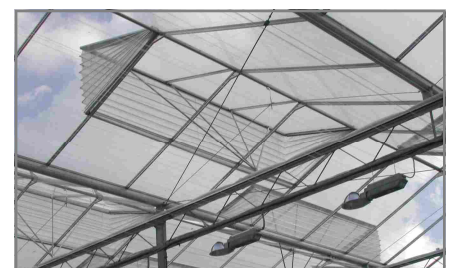

### **DRIVADAN screen installations incorporates following:**

- Shading screens in combination with energy saving.
- Blackout screens in combination with energy saving and in addition in combination with shading.
- Roller screens providing shading and/or blackout with maximum daylight entrance.
- Partition roller screens available with standard roller screen cloth material or our recommended clear foil.
- Insect netting preventing bugs from outside to enter the greenhouse.
- Screen cloth available with flame retardant performance.
- Installation executed with our own experienced technicians.

Sidewall roller screens

Shading and blackout

### **DRIVADAN screening...mastering light**

Partition roller screen

Roof roller screens

Insect netting